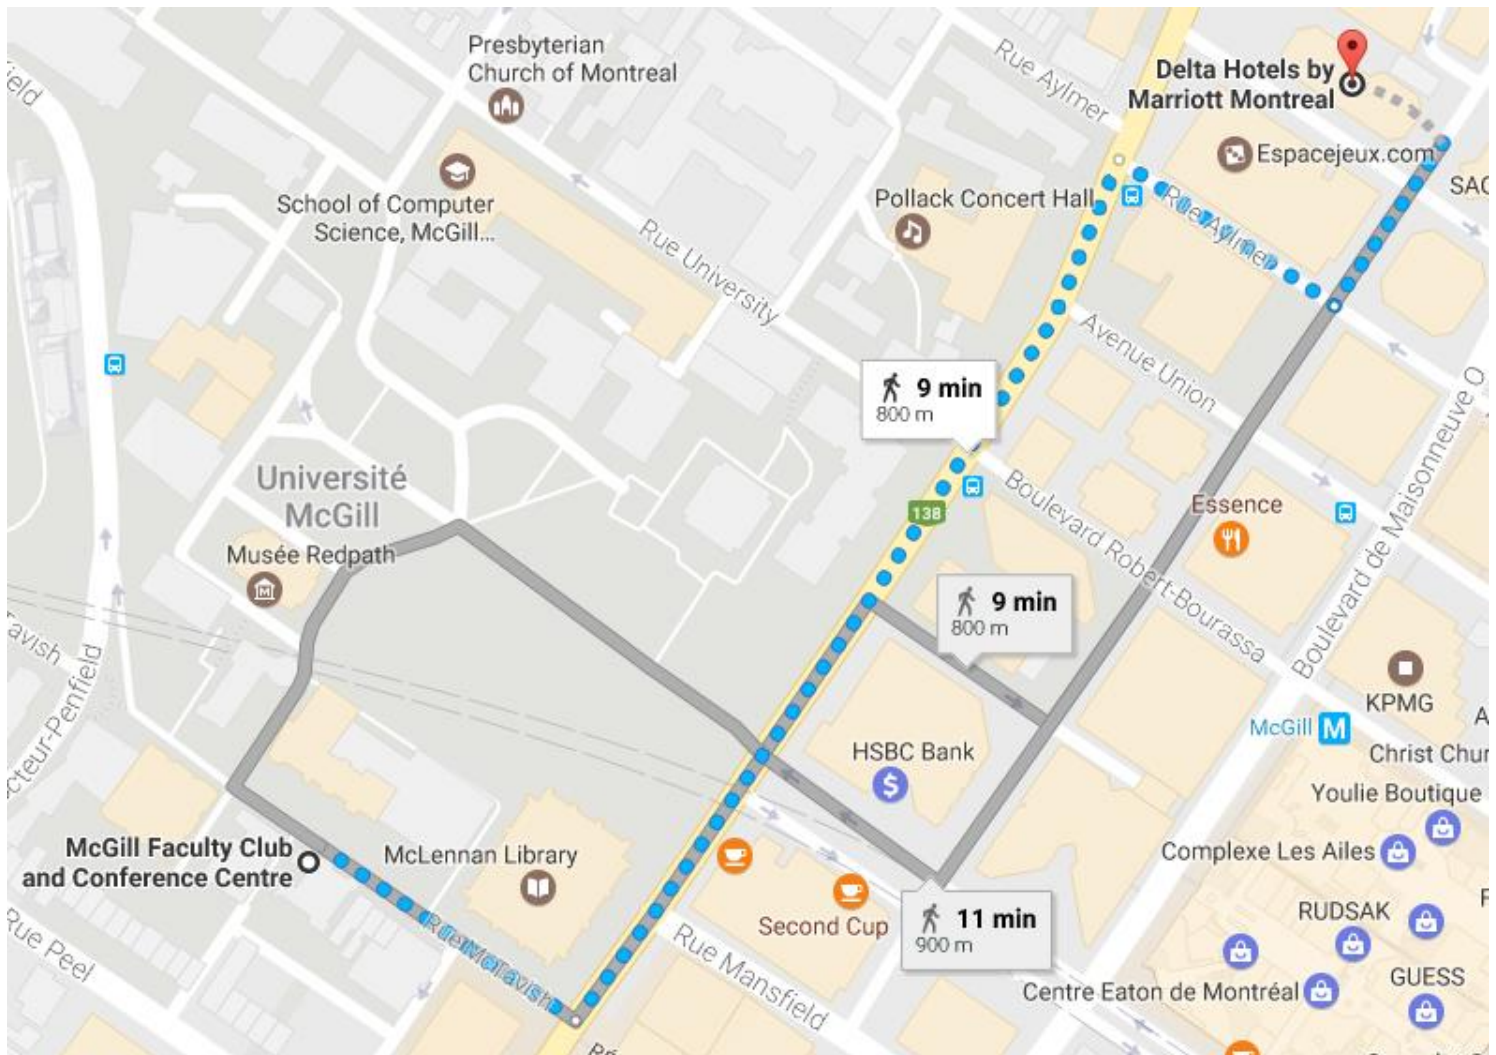

Walking Direction Delta Hotel to Workshop

**Address: McGill Faculty Club and Conference Centre
3450 McTavish St., Montreal, Quebec H3A 1X9, Canada**

- Head Southwest on Avenue du President-Kennedy toward Rue City Councillors – 87m/285 ft
- Turn right onto Rue Aylmer – 120 m/ 381 ft
- Turn left onto Rue Sherbrooke Ouest/QC-138 O – 450 m/0.3 mi
- Turn right onto Rue McTavish and McGill Faculty Club will be on the left – 140 m/456 ft